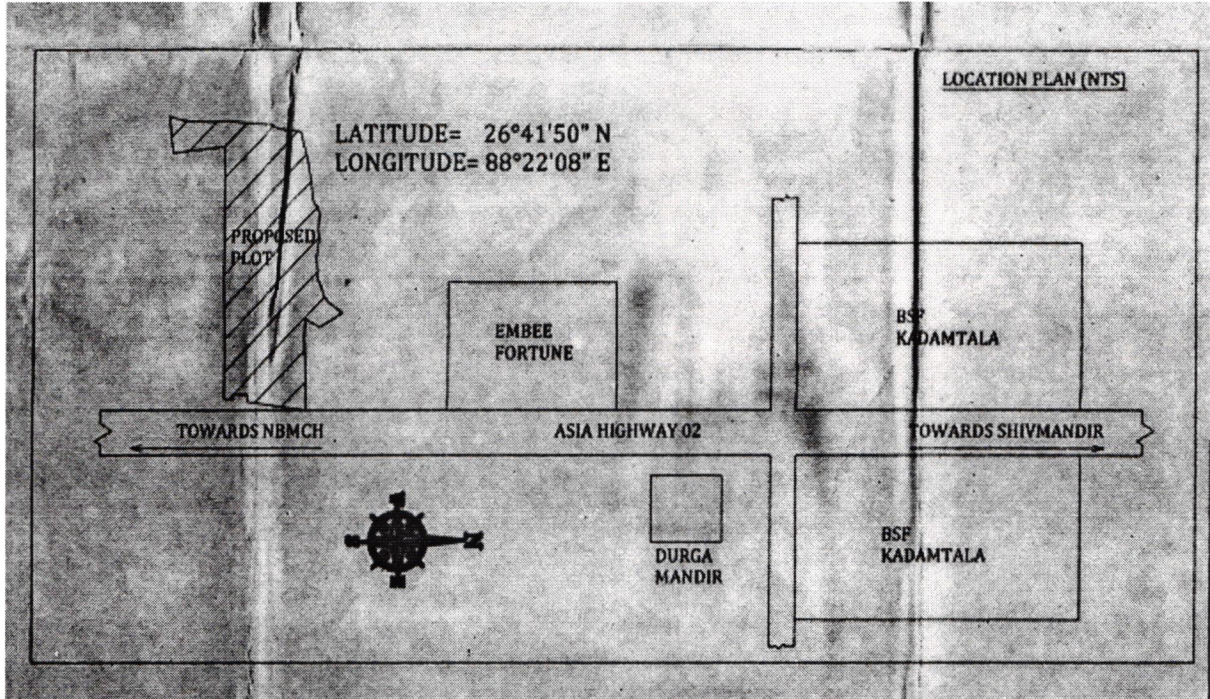

Smart Vanijya Pvt. Ltd.

Registered Office: 6 Lyons Range, Unit No. 2, 5th Floor, Kolkata - 700001 (W.B), India
CIN No: U45100WB2005PTC103518, Company PAN No. : AAJCS2004A

Ref No: _____

Date: _____

Key Plan of the Project named **EMBEE DELIGHT** under construction at Asian Highway-II, Near Durga Mandir, P.O.- Kadamtala, P.S.- Matigara, Dist- Darjeeling, W.B., Pin-734011, under Atharakhai Gram Panchayet, L.R. Plot Nos.-1487, 1497, 1498, 1499, 1500, 1501, 1502, 1503, 1504, 1506, 1507, 1508, 1509, 1510, 1511, 1512, 1513, 1514, 1515, 1516 and 1517, recorded under L.R. Khatian Nos.- 3881, Mouza- Baramohan Singh, J.L. No.-71 (LR), Pargana- Patharghata, W.B, India.